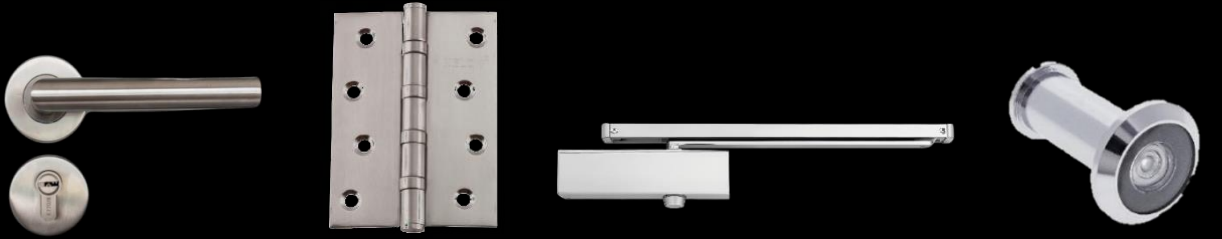

GATE DOOR WINDOW

Default Ironmongery for:

Fire Rated Main Door

MORTISE LOCK

HINGES

DOOR CLOSER

EYEVIEWER