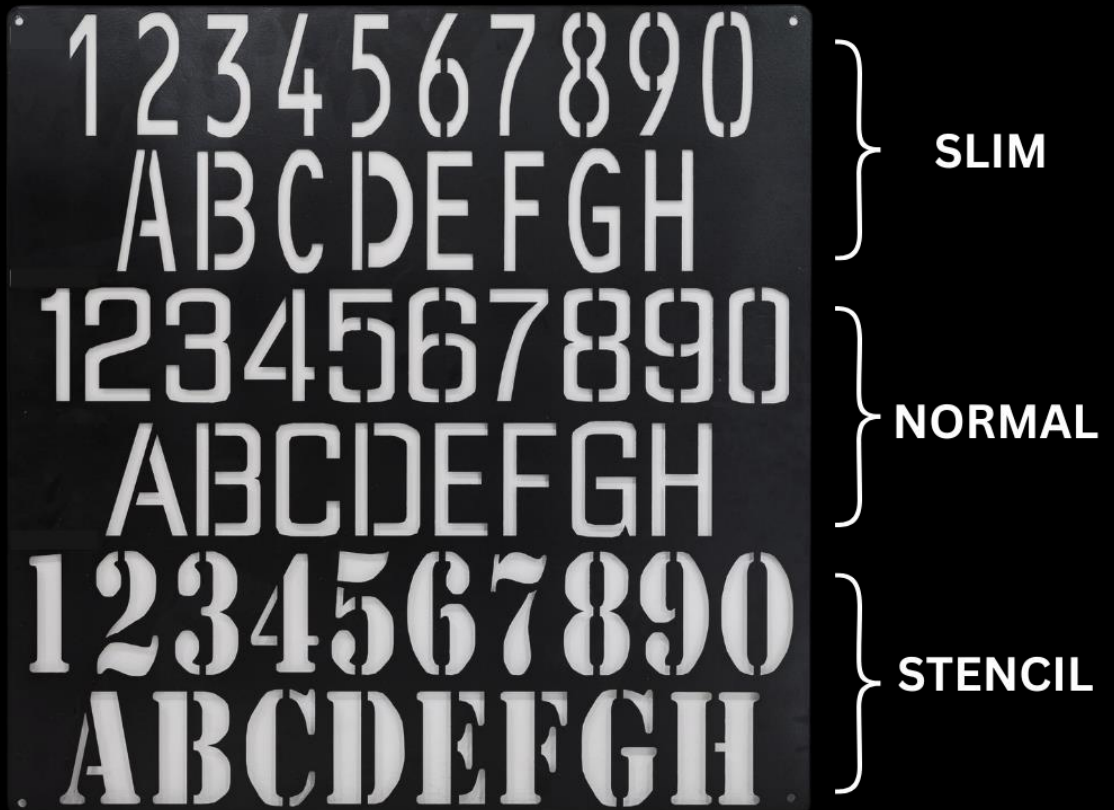

# UNIT NUMBER LASER ENGRAVING

**Slim**

**Normal**

**Stencil**

GATE DOOR WINDOW