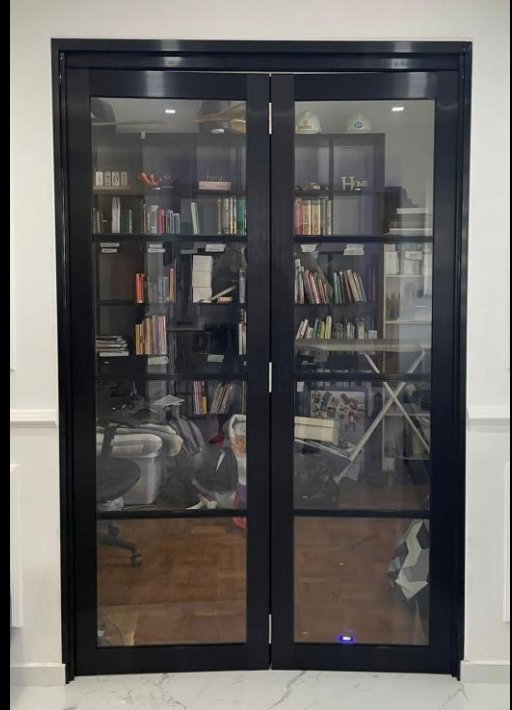

GATE DOOR WINDOW

ALUMINIUM DOORS

BIFOLD DOORS