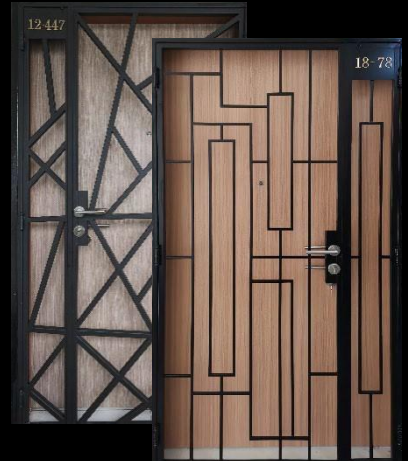

Mild Steel Gates