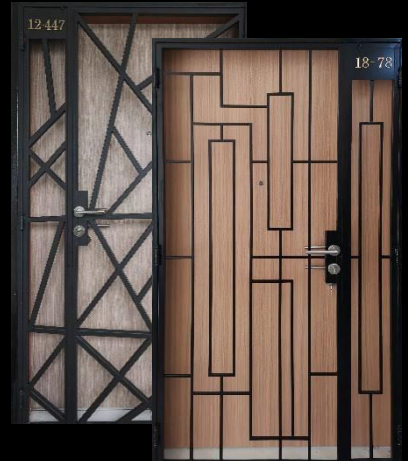

Mild Steel Gate