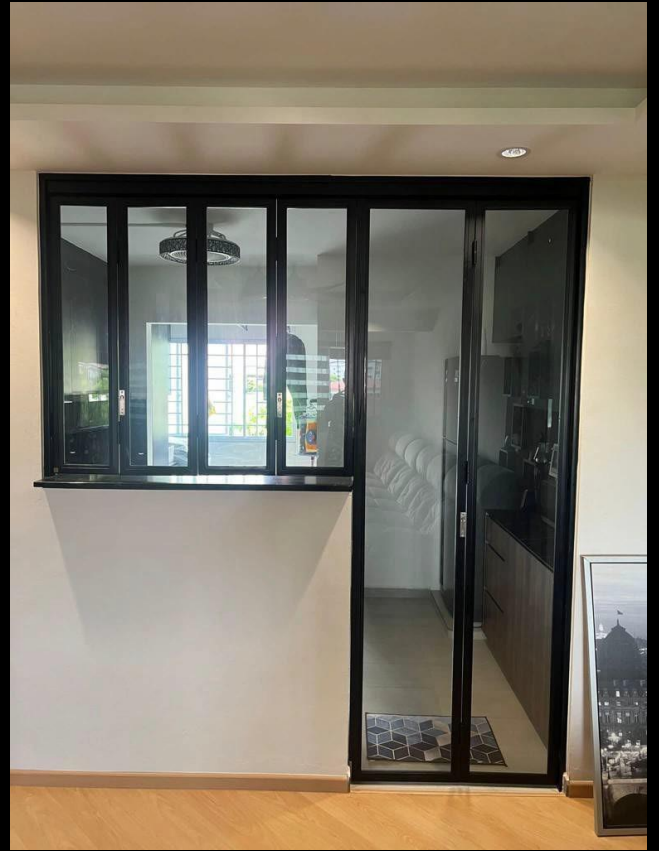

Features: Sliding/Folding

Materials: Aluminium/Glass

Dimensions: Request from us

GATE DOOR WINDOW

PREVIEW OF OUR WINDOWS AND GRILLES

Casement Window
Silver Frame with Blue Glass

Sliding Window with Grilles
Silver Frame with Light Tinted Glass

Top Hung Window
(Frosted laminate glass with silver frame)

Top Hung Window with Ventilation Fan
(Frosted laminate glass with black frame)

Louvre Window
(Wired glass with black frame)

GATE DOOR WINDOW

ALUMINIUM DOORS

BIFOLD DOORS

SLIDING DOORS

GATE DOOR WINDOW

MILD STEEL PRODUCTS

GATE DOOR WINDOW

SHOWER SCREENS

Fixed panel shower screen
(Frameless)

Fixed panel shower screen
(Black U channel)