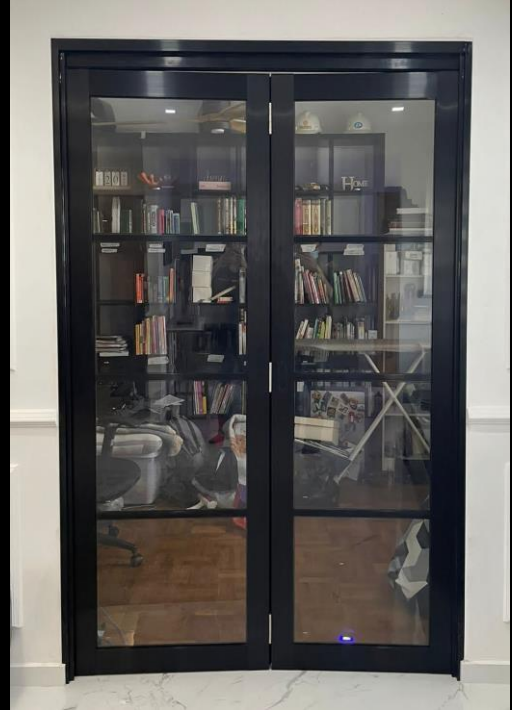

GATE DOOR WINDOW

ALUMINIUM DOORS

BIFOLD DOORS