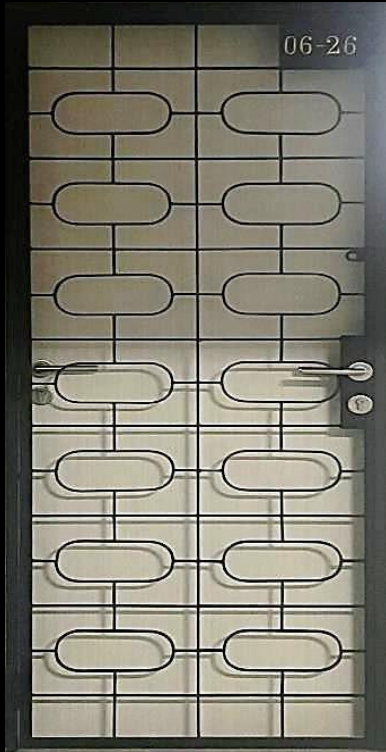

D5H
(BEDROOM DOOR)

**Images are provided for illustrative purposes only.*

GATE DOOR WINDOW

In House Laminate References Description (Water/Scratch Resistant)

D6
(3 X 7 FT MAIN DOOR)

D6
(4 X 7 FT MAIN DOOR)

GATE DOOR WINDOW

MILD STEEL GATE REFERENCE

G-013
(3 X 7FT)

G-014
(3 X 7FT)

G-015
(3 X 7FT)

G-013
(4 X 7FT)

G-014
(4 X 7FT)

G-015
(4 X 7FT)

GATE DOOR WINDOW

MILD STEEL GATE REFERENCE

G-016
(3 X 7FT)

G-017
(3 X 7FT)

G-016
(4 X 7FT)

G-017
(4 X 7FT)

GATE DOOR WINDOW

MILD STEEL GATE REFERENCE